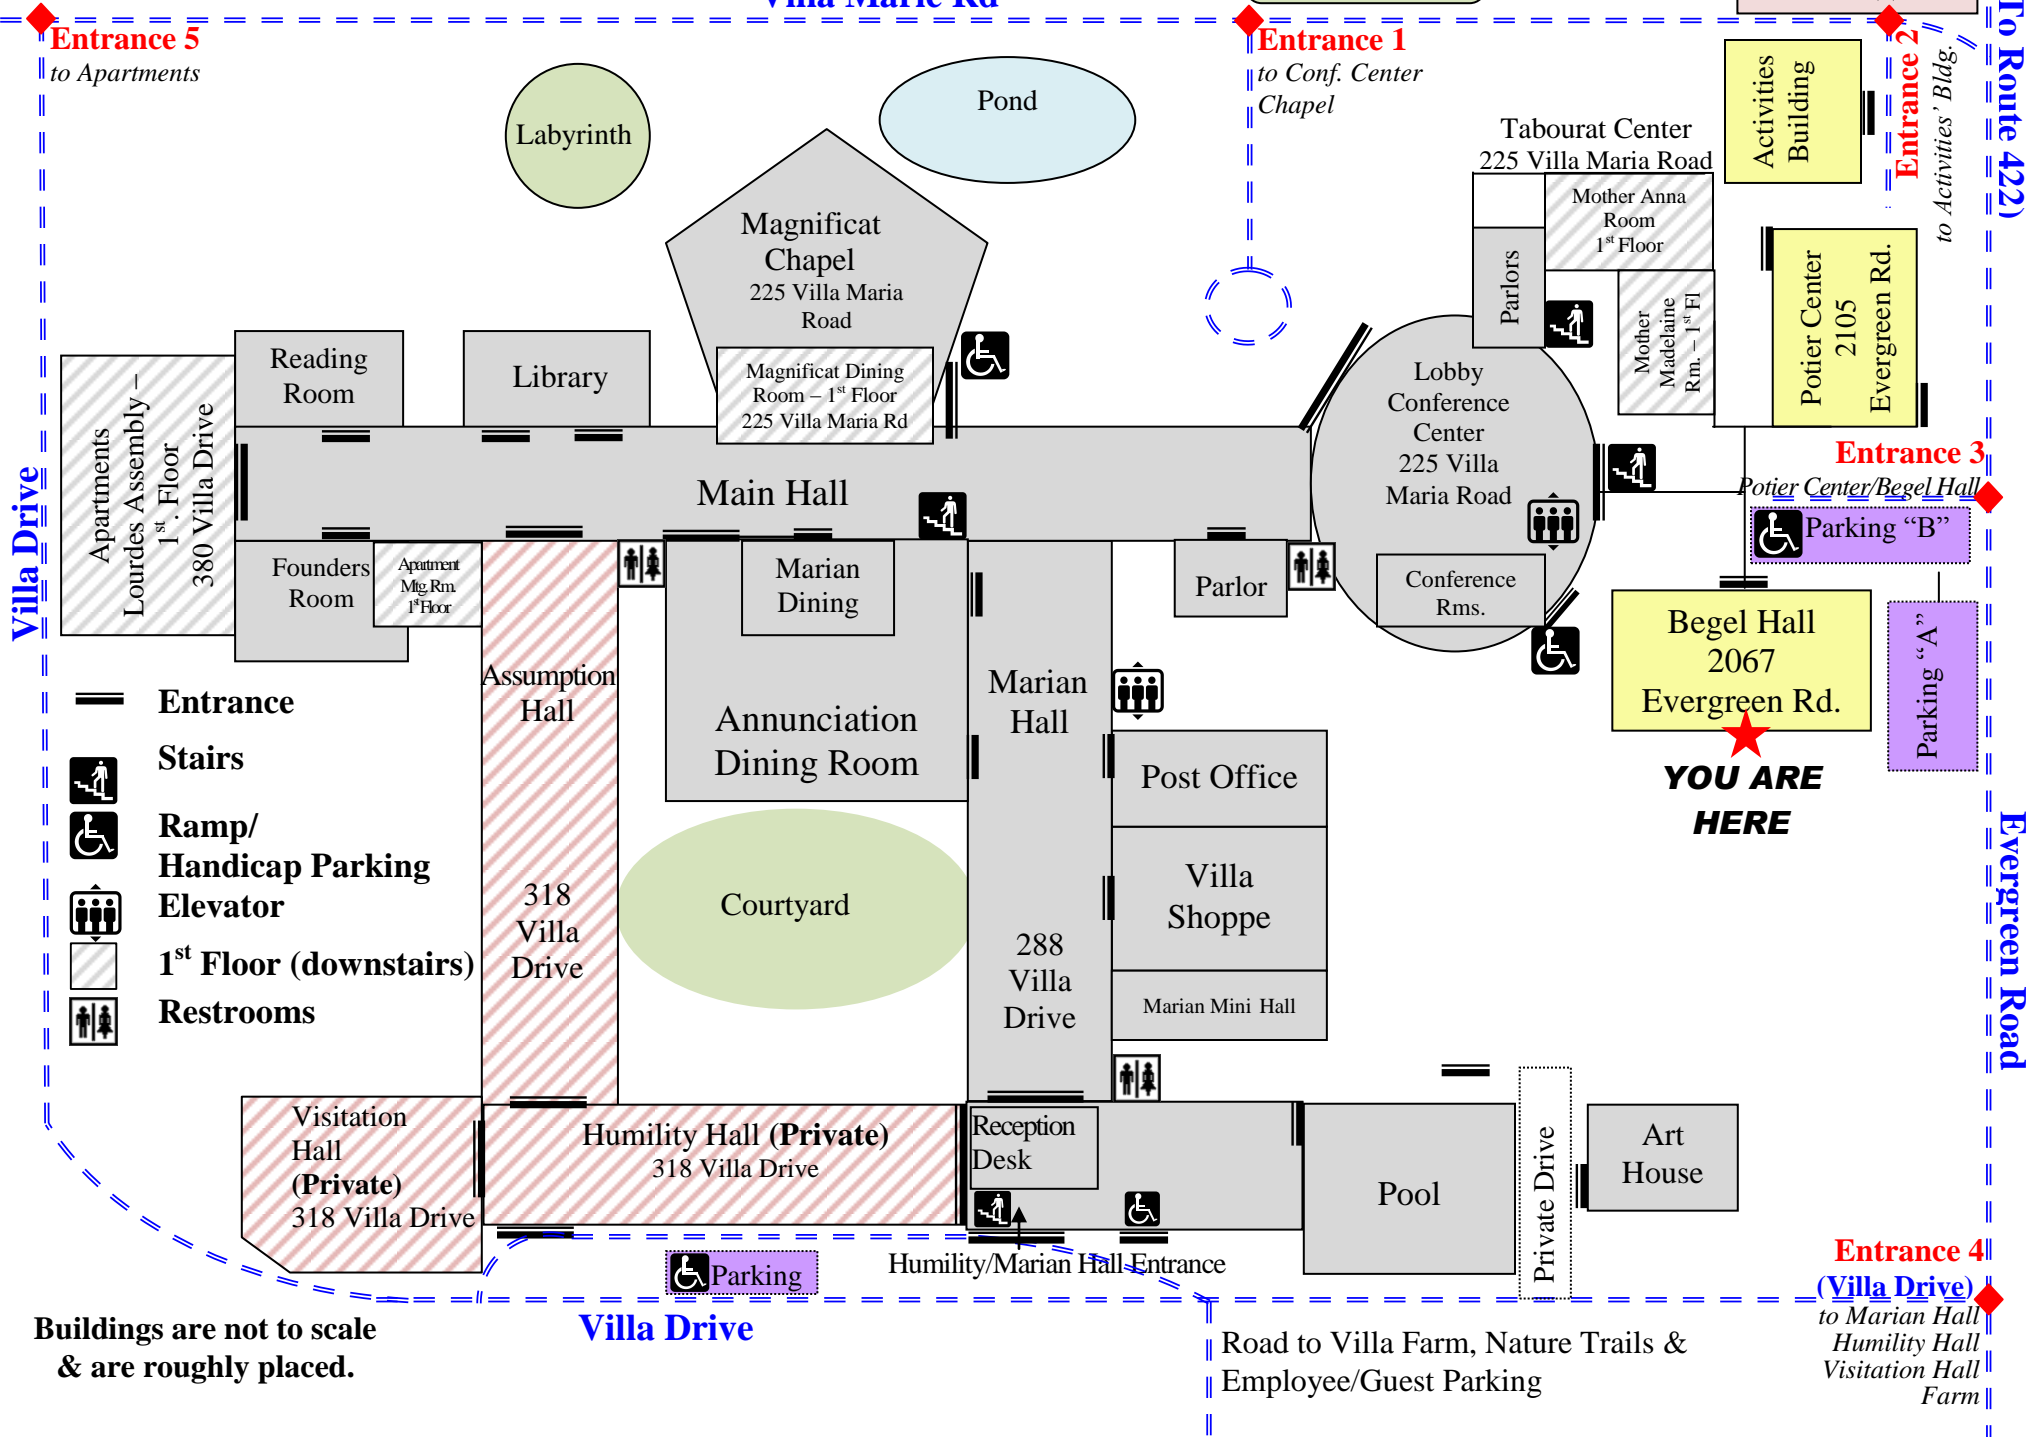

VILLA MARIA COMMUNITY CENTER CAMPUS MAP

Org. 1/01
Last Revised 2/1/2011

Villa Maria, Pennsylvania

Villa Marie Rd

- Entrance
- Stairs
- Ramp/
Handicap Parking
- Elevator
- 1st Floor (downstairs)
- Restrooms

Buildings are not to scale
& are roughly placed.

Road to Villa Farm, Nature Trails &
Employee/Guest Parking

Entrance 4
(Villa Drive)
to Marian Hall
Humility Hall
Visitation Hall
Farm

Evergreen Road

(To Route 422)
to Activities' Bldg.

Wastewater
Treatment
Plant
114 Villa
Maria Road

Cemetery

Entrance 1
to Conf. Center
Chapel

Entrance 2
to Activities' Bldg.

Tabourat Center
225 Villa Maria Road

Activities
Building

Potter Center
2105
Evergreen Rd.

Villa
Shoppe

Marian Mini Hall

288
Villa
Drive

Reception
Desk

Humility/Marian Hall Entrance

Pool

Art
House

Labyrinth