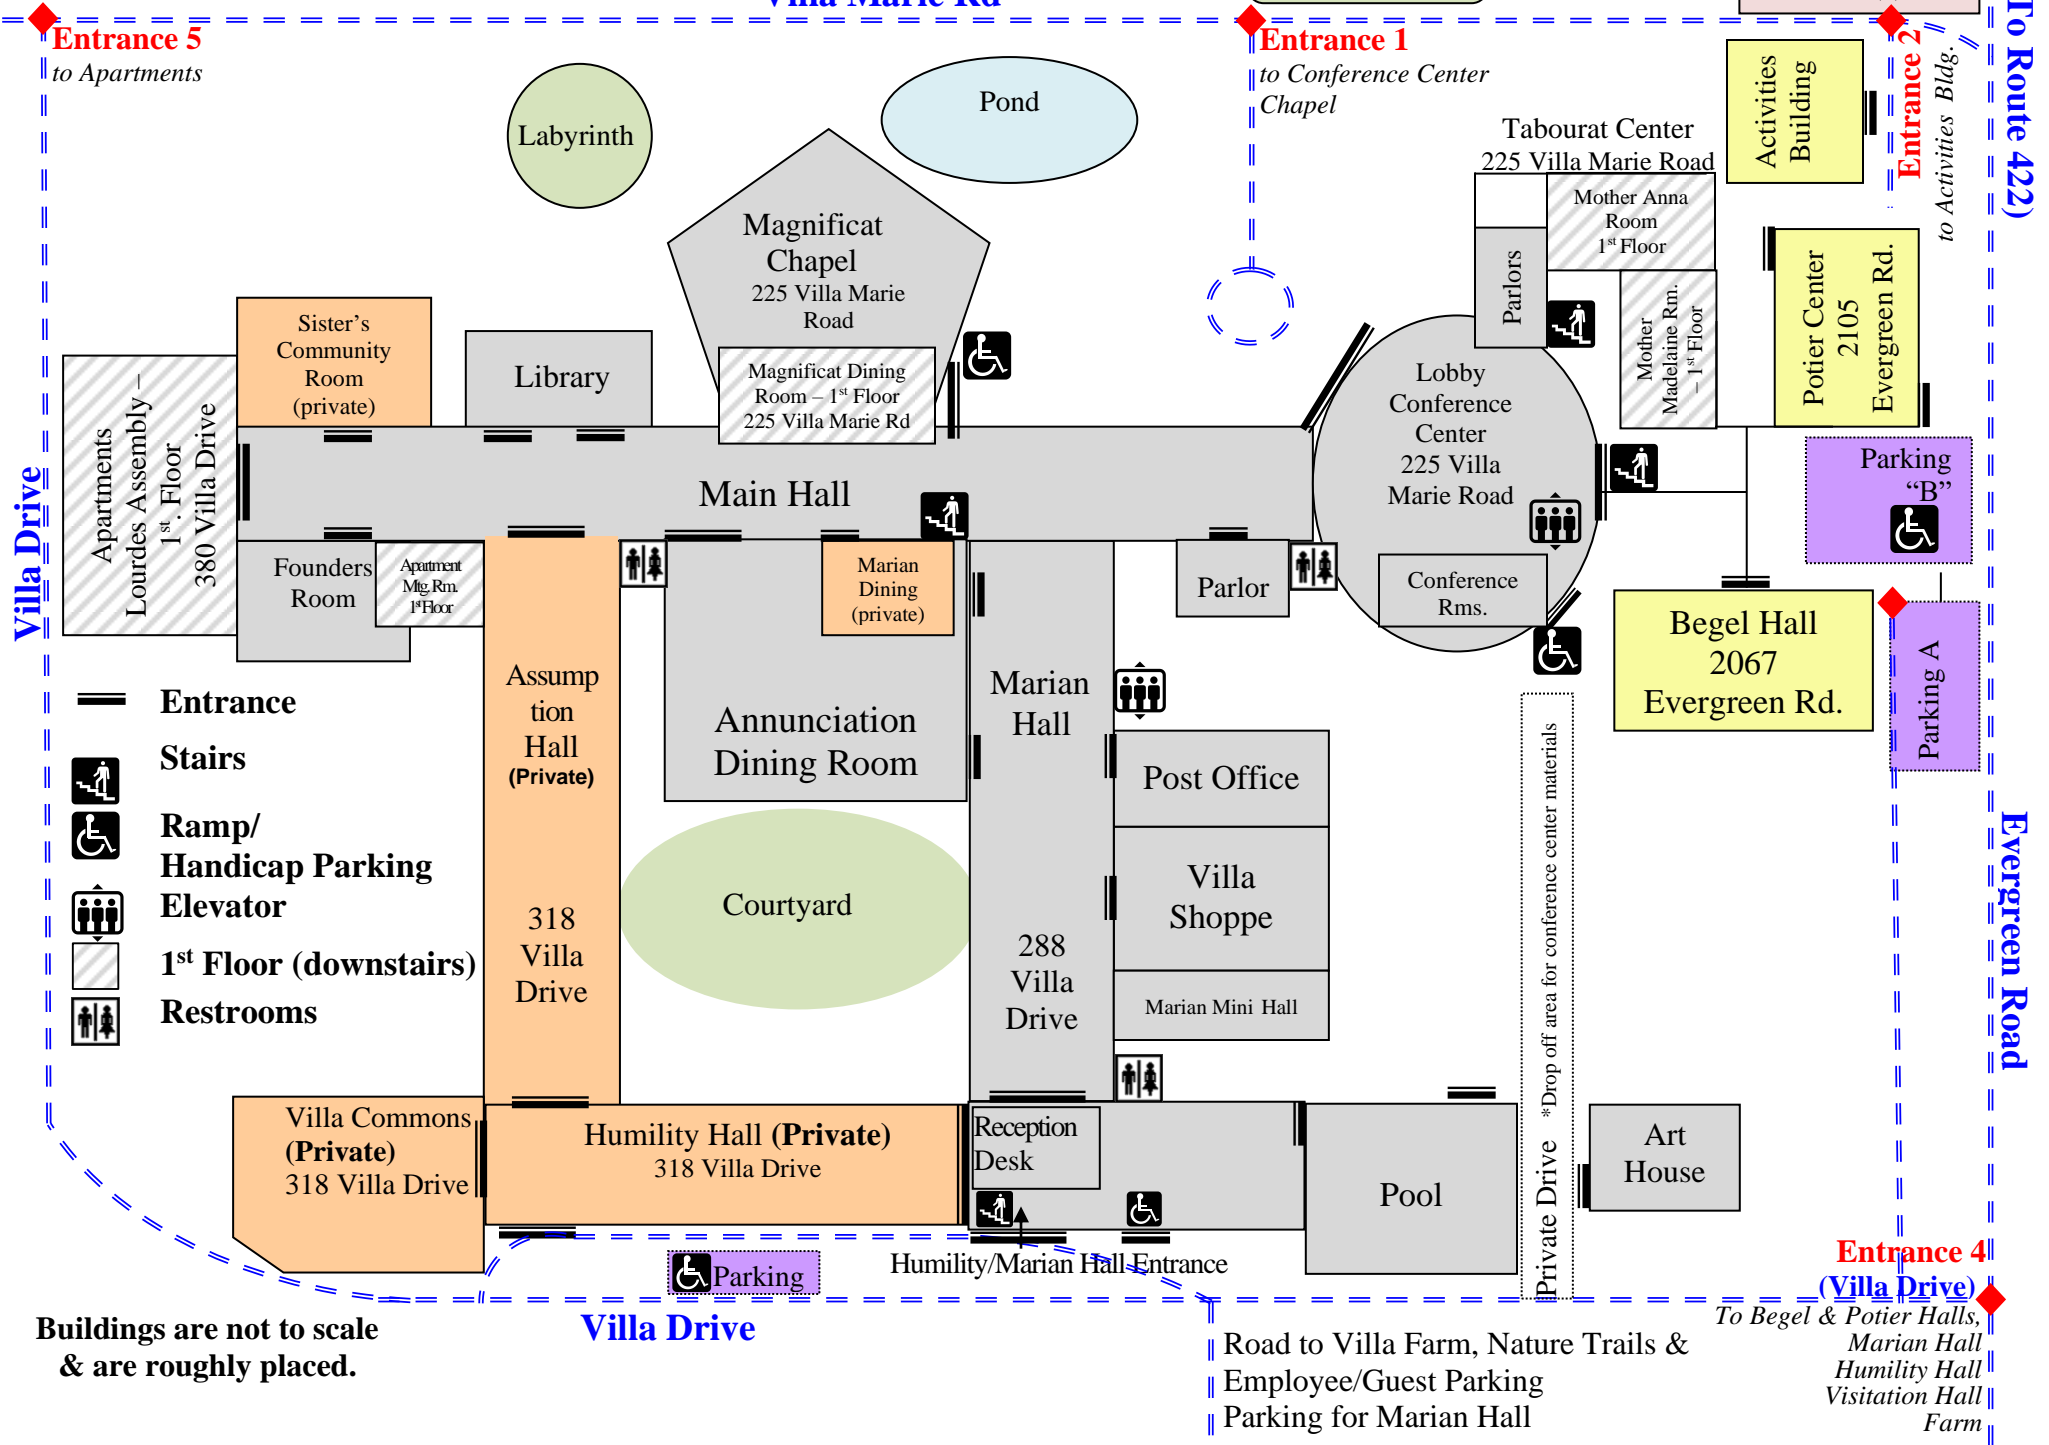

VILLA MARIA COMMUNITY CENTER CAMPUS MAP

Villa Maria, Pennsylvania

Last Revised: Nov. 2022

Entrance 5
to Apartments

Entrance 1
to Conference Center
Chapel

Entrance 2
to Activities Bldg.

Entrance 4
(Villa Drive)

To Begel & Potier Halls,
Marian Hall
Humility Hall
Visitation Hall
Farm

Villa Drive

Evergreen Road

(To Route 422)

Buildings are not to scale
& are roughly placed.

Road to Villa Farm, Nature Trails &
Employee/Guest Parking
Parking for Marian Hall

Private Drive *Drop off area for conference center materials

- Entrance
- Stairs
- Ramp/
Handicap Parking
- Elevator
- 1st Floor (downstairs)
- Restrooms

Parking

Parking A

Parking "B"

Activities Building

Potter Center
2105
Evergreen Rd.

Begel Hall
2067
Evergreen Rd.

Tabourat Center
225 Villa Marie Road

Mother Anna Room
1st Floor

Mother
Madelaine Rm.
- 1st Floor

Lobby
Conference
Center
225 Villa
Marie Road

Conference Rms.

Parlor

Post Office